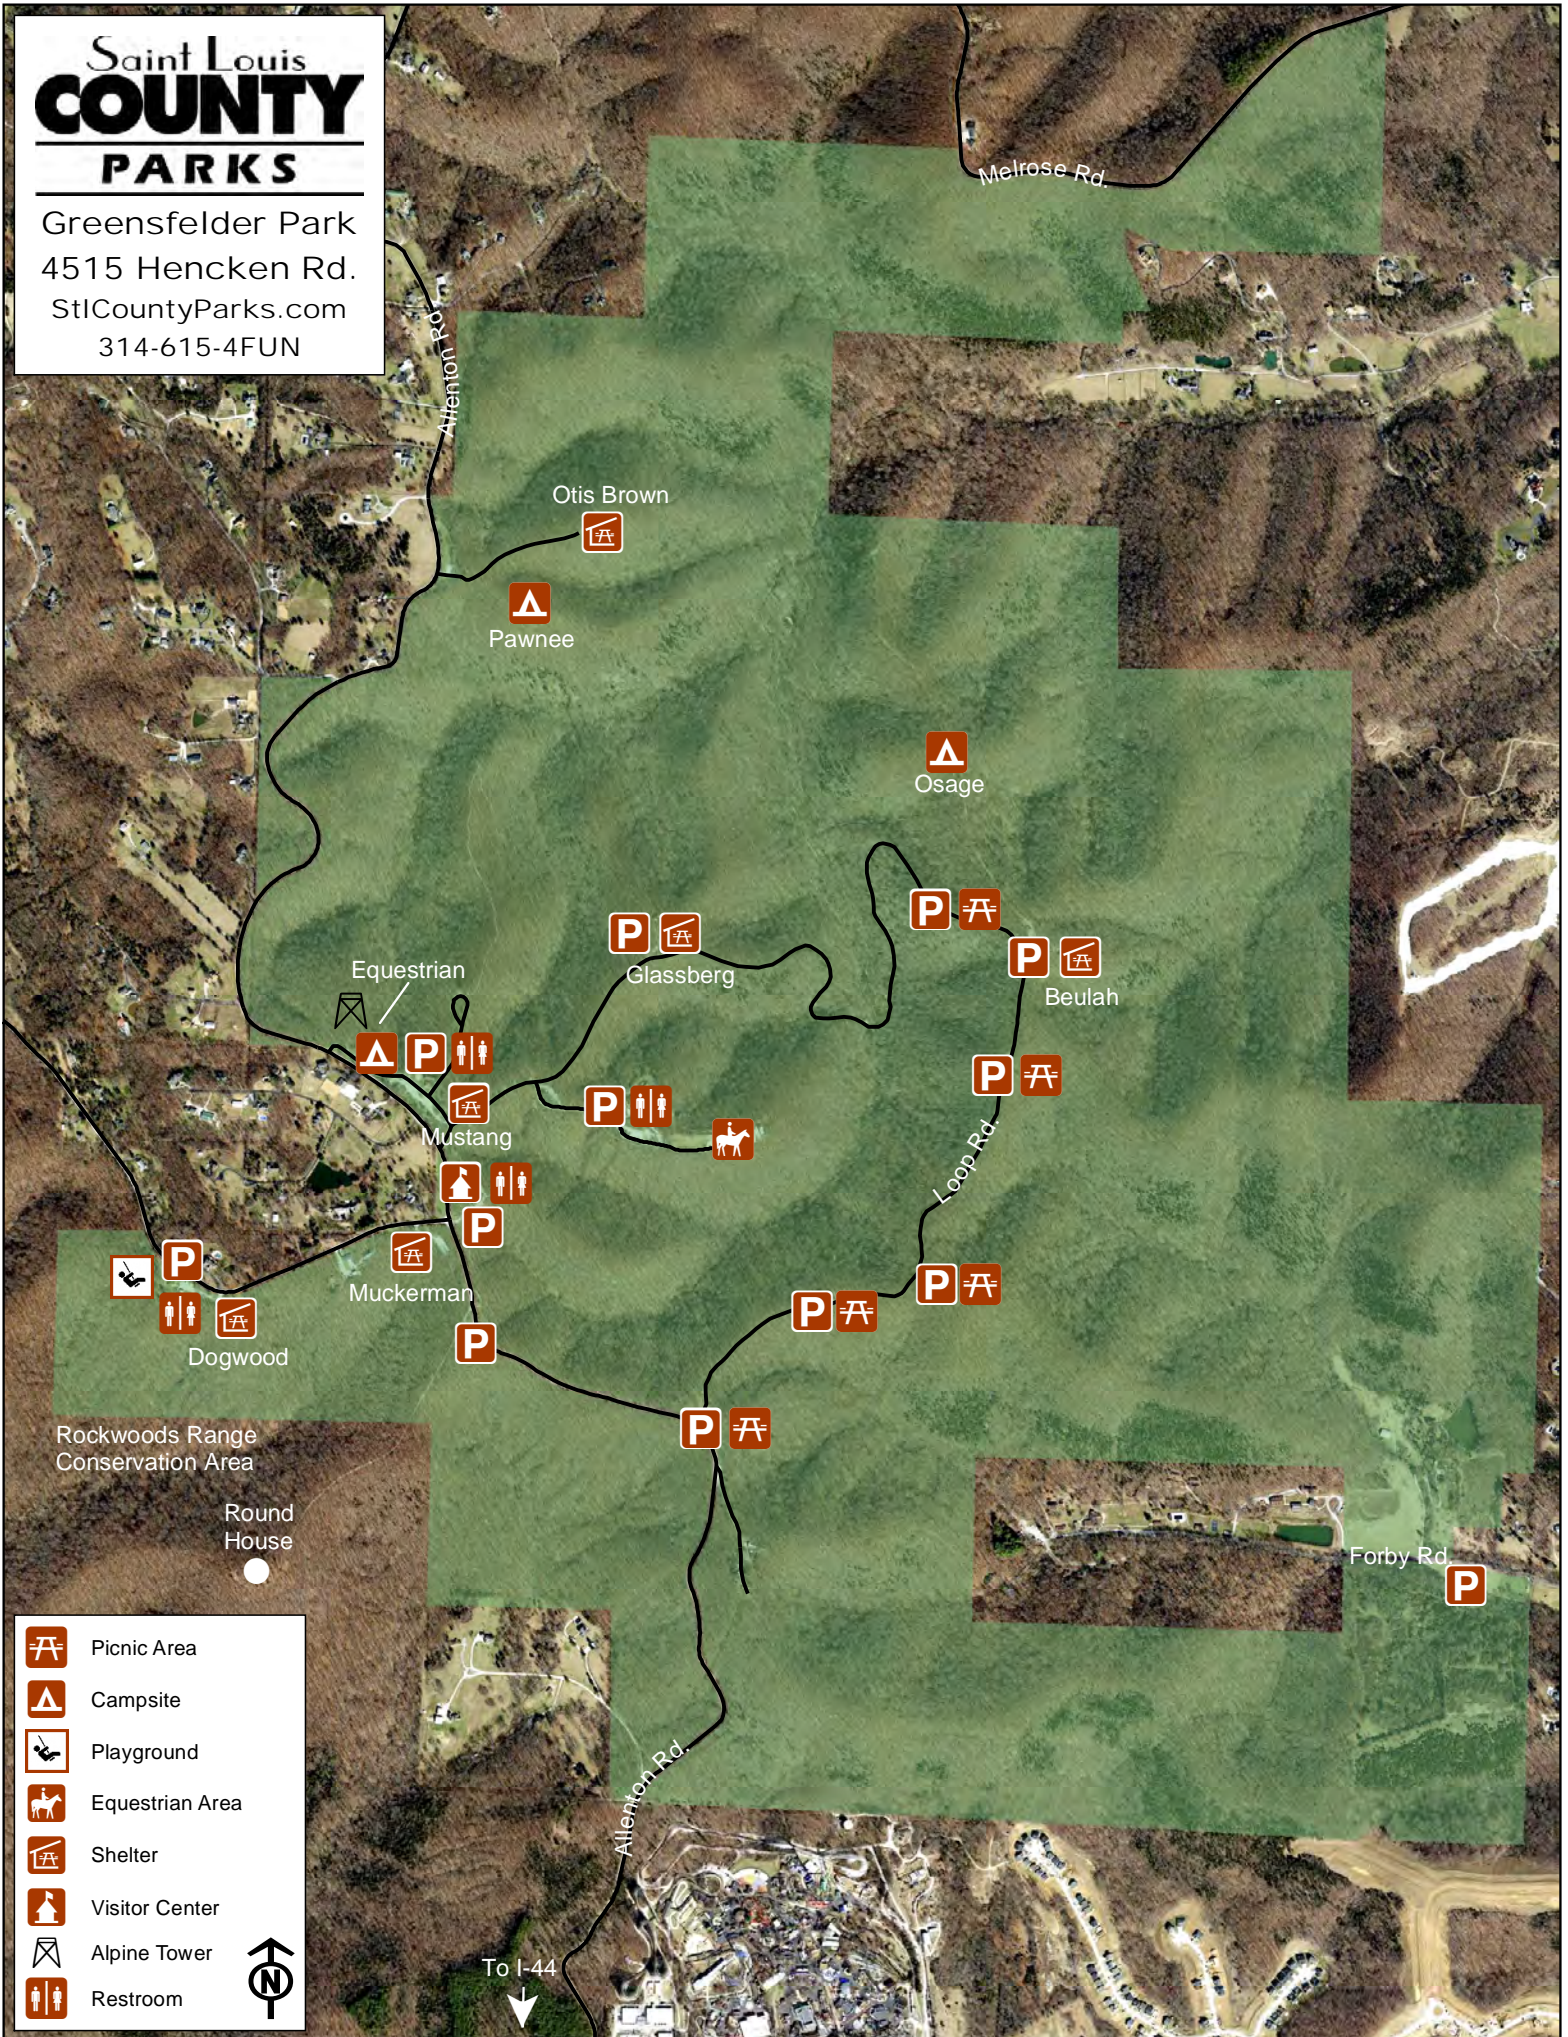

# Saint Louis COUNTY PARKS

Greensfelder Park  
4515 Hencken Rd.  
StlCountyParks.com  
314-615-4FUN

-  Picnic Area
-  Campsite
-  Playground
-  Equestrian Area
-  Shelter
-  Visitor Center
-  Alpine Tower
-  Restroom

To I-44  
↓