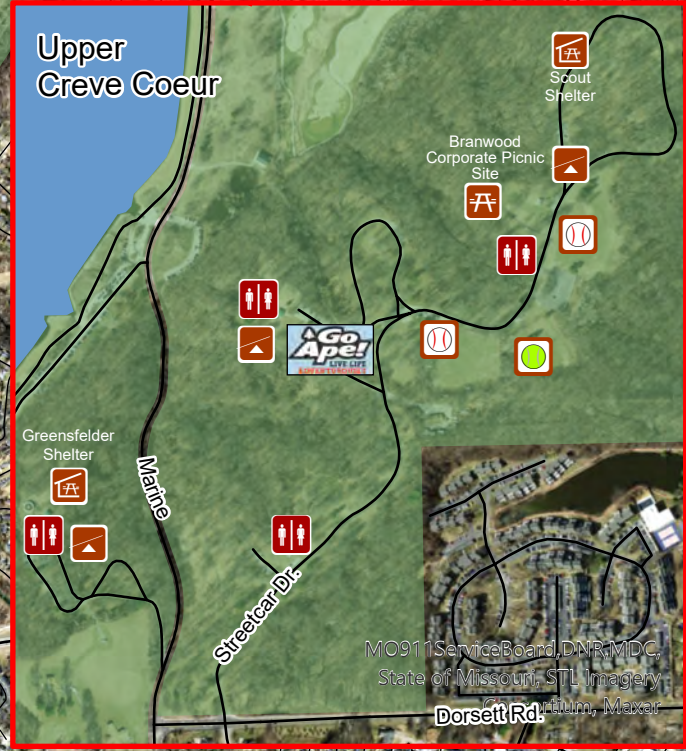

-  Restroom
-  Shelter
-  Tennis court
-  Baseball Field
-  Corporate Picnic site
-  Playground

 **SAINT LOUIS COUNTY**
Parks and Recreation

Creve Coeur Lake Memorial Park
Sailboat Cove - 13725 Marine 63146
Upper Park - 13236 Streetcar Dr. 63043

MO911ServiceBoard, DNR&MDC,
State of Missouri, STL Imagery
© 2017, Maxar